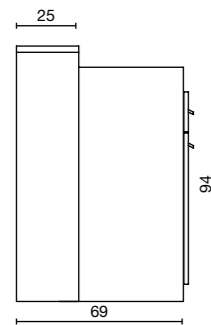

ACC/080 L 60 X W 30 CM

GLASS SHELF (WHITE OR BLACK) INCLUDED

millennium

millennium crystal

Available in 50 SKY Colours  
Sky in photo: violet satin H1

CRYSTAL BUTTONS

millennium sky

Available in 50 SKY Colours  
Sky in photo: aqua satin H2