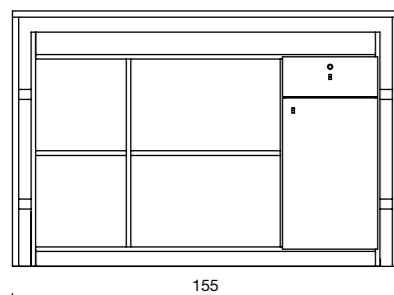

ACC/080 L 60 X W 30 CM

GLASS SHELF (WHITE OR BLACK) INCLUDED

millennium

millennium crystal

Available in 50 SKY Colours  
Sky in photo: violet satin H1

CRYSTAL BUTTONS

millennium sky

Available in 50 SKY Colours  
Sky in photo: aqua satin H2