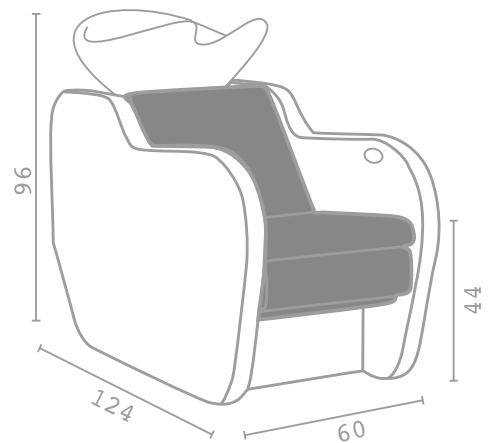

Luca Possini

CERAMIC BASIN
Tilting white
or black

COMFORT
Shiatsu
massage

AUTONOMY
Massage
control

FUNCTIONALITY
Electric
legrest

DESIGN
Minimal
and modern

SUPER COMPACT
Only 60 cm
total width

You can choose from 50 colours of upholstery AT NO EXTRA COST!!

PRACTICALITY
Storage
space

LINE
geometric
and harmonious

EFFICIENCY
Electric
legrest

50 Colours
A ■ B □

VIELE PRODUKTE ONLINE ERHÄLTlich

www.visioo.at
office@visioo.at

visioo
Friseurinrichtung & mehr

Jochen Schloffer